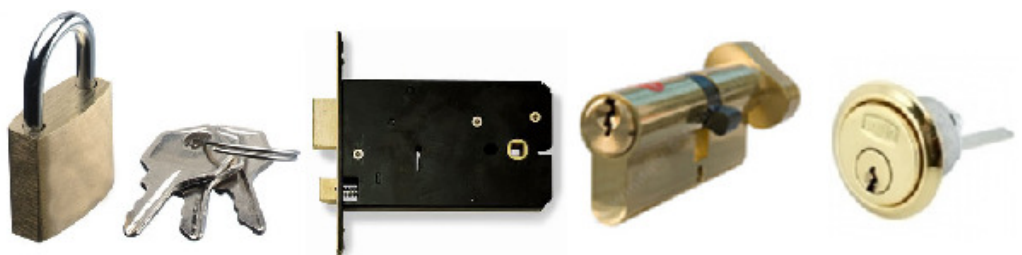

Locks

Page 1 of 2

For the best security for your home, family or business you need a good combination of physical and electronic security devices.

At Securitas Security Services Ireland we provide you with the best of both.

Our Monitored Alarm, CCTV, Intercom and Automatic Gate Systems provide the best electronic protection and our dedicated team of locksmiths provide the best physical protection.

Our locksmiths can fit a full range of locking devices to windows and doors of all shapes and sizes whether constructed of timber, aluminium, steel or uPVC.

We can also fit specialised locking systems such as electric mortice locks and magnetically operated locks for use in conjunction with our access control systems.

**Securitas Security Services
Ireland Limited**
Suite 7 and 8
Bracetown Business Park
Clonee
Dublin 15
Republic of Ireland

Telephone / Telefon
+353 (1) 801 5572
Facsimile / Telefax
+353(1) 801 3368
www.securitas.ie

We can manage the installation of the following:

- Mortice locks
- Rim locks
- Access controllable electric rim
- Mortice and mag locks;
- Locks suitable for timber, steel, aluminium, uPVC doors both internal and external,
- Roller shutter locks;
- Window locks for timber, aluminium, steel and uPVC openings
- Hinge bolts